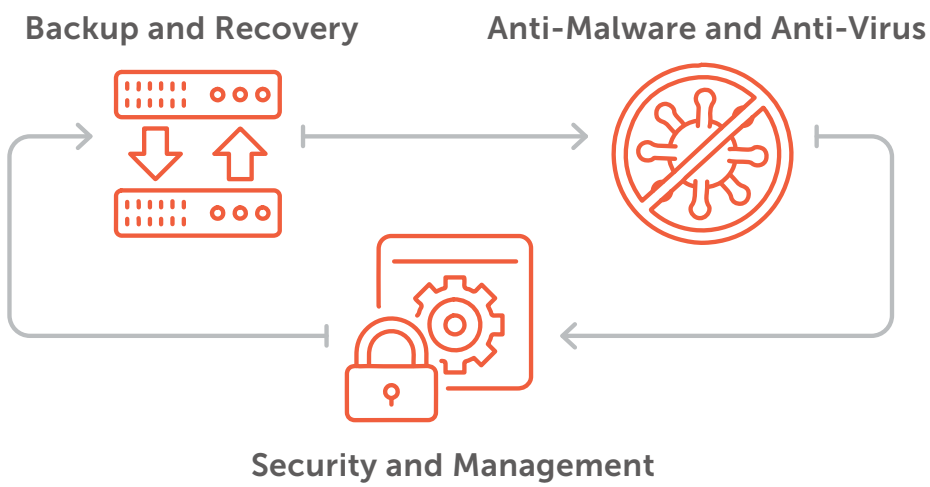

IronTree Protect

Having basic data backup procedures or even cloud storage is simply not good enough anymore. The spread of ransomware and other data security threats means that a more comprehensive approach is needed.

What is this new approach?

This comprehensive approach now brings traditional backup and traditional anti-virus into one product, managed from a single console.

What does this mean for the owner of a Restaurant?

- 1 Your main Black Box Server is backed up as well as protected against all known and unknown cyber threats.
- 2 Your admin machine is completely protected and securely backed up.
- 3 Each POS device is secure.